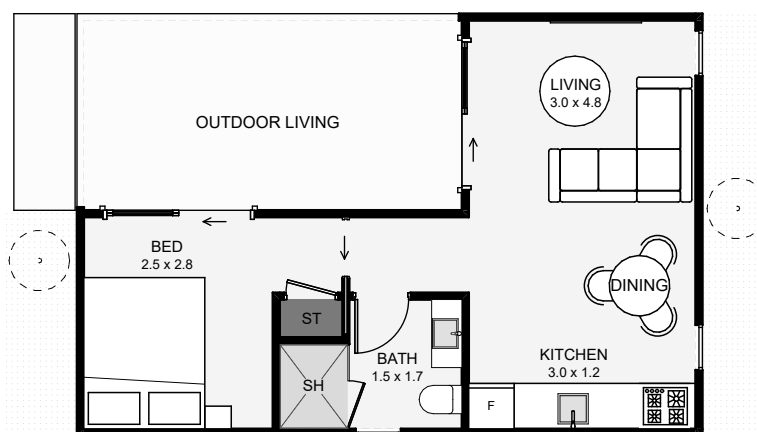

Experience the perfect blend of modern design and functionality with our L-Shape granny flat, featuring elegant plaster and vertical cedar cladding. This single-bedroom retreat offers a fully equipped kitchen, cozy living area, and a sleek bathroom. The overhang across the deck provides sheltered outdoor living, making this granny flat a stylish and practical addition to your property.

Floor Area: 33m²

Contact us:

Call Tama: 027 201 8442

E: info@newleafbuilders.co.nz

www.newleafbuilders.co.nz