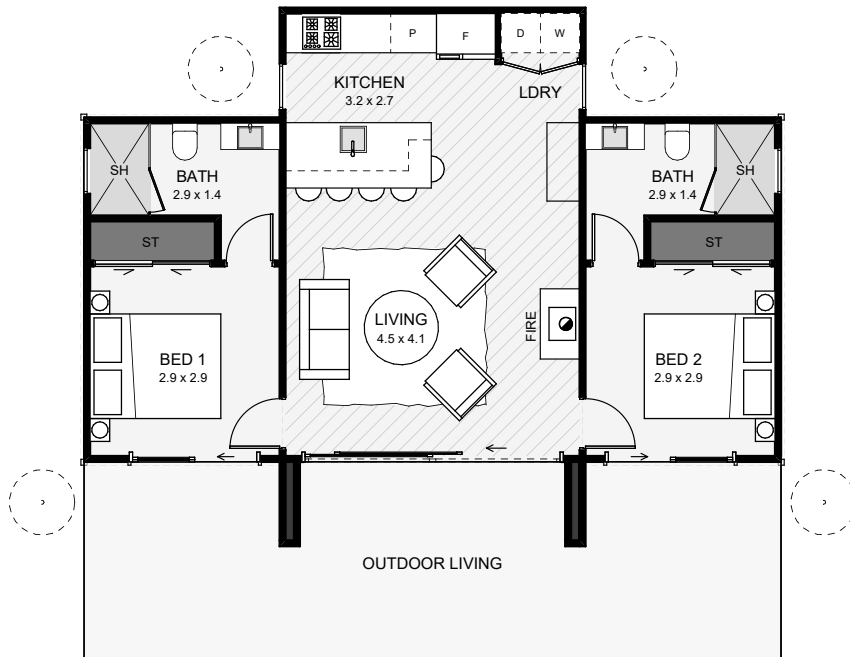

This modern barnhouse style home features two bedrooms and two bathrooms, as well as a well-appointed kitchen and ample storage space. The central open-plan living area boasts a high ceiling, creating an airy and spacious feel. All rooms are positioned to take advantage of scenic views, and an optional deck provides an outdoor space to enjoy the surroundings. This compact and stylish design is perfect for those seeking a low-maintenance and functional home.

Floor Area: 65m<sup>2</sup>

0 cars, 2 beds, 2 baths, 1 sofa, 10.7m x 8.2m

Contact us:

Call Tama: 027 201 8442

E: info@newleafbuilders.co.nz

www.newleafbuilders.co.nz