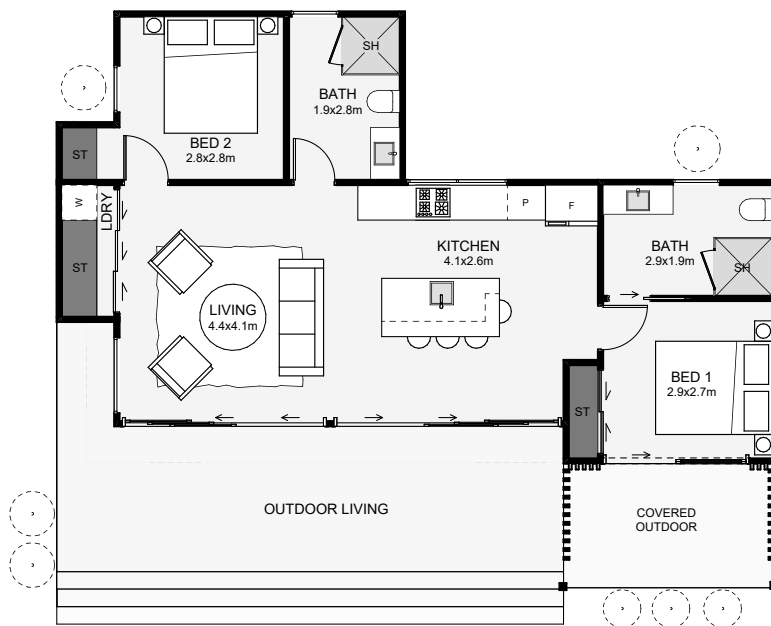

A contemporary and architectural home design perfect for those seeking a stylish, small build. The home features two bedrooms, two bathrooms, and a well-sized kitchen and living area that flow outside, offering indoor-outdoor living. Bedrooms at either end of the home add privacy, with the main bedroom featuring a private deck and ensuite. The home also includes a separate laundry cupboard with extra storage space. This small yet functional design is ideal for those who appreciate modern design and a connection to the outdoors.

Floor Area: 68m²

0 2 2 1 12.4m 9.9m

Contact us:

Call Tama: 027 201 8442

E: info@newleafbuilders.co.nz

www.newleafbuilders.co.nz