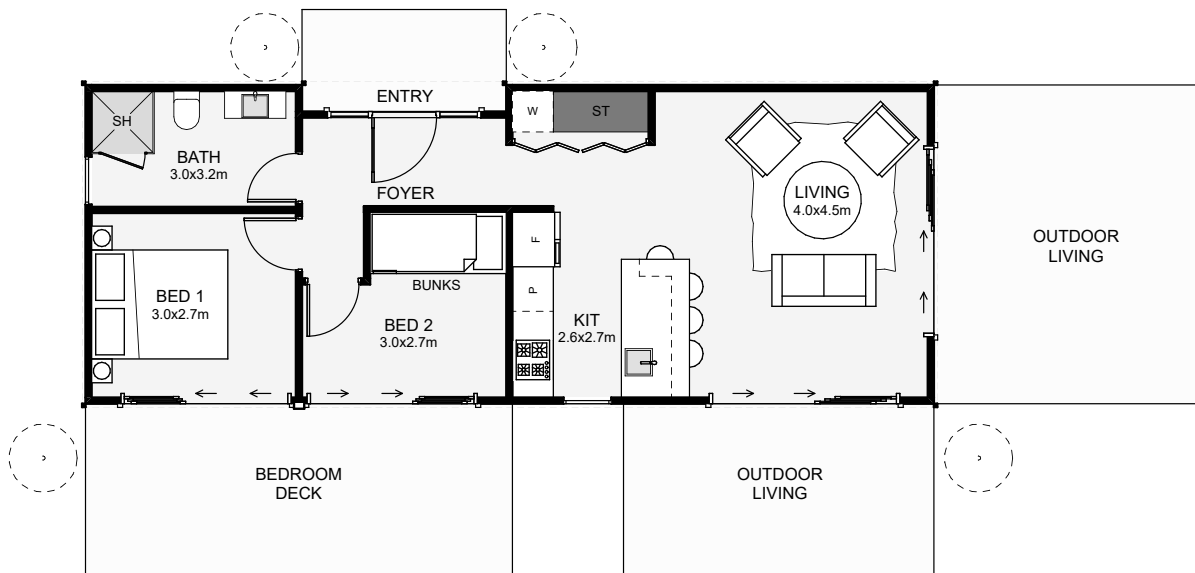

This super versatile two-bedroom home has open-plan living, architectural styling and vertical cedar cladding for a stunning, modern finish. Not only that, but this home is transportable and can be shipped to your location. The extensive entry and foyer will give you a sense of grandeur, and the large glazing will ensure good views of your surroundings. There are also extensive deck options available to suit your site, a bathroom and laundry. This tiny home is stylish with livable features to create a comfortable and architectural abode.

Floor Area: 57m<sup>2</sup>

0 2 1 1 12.5m 4.7m

Contact us:

Call Tama: 027 201 8442

E: [info@newleafbuilders.co.nz](mailto:info@newleafbuilders.co.nz)

[www.newleafbuilders.co.nz](http://www.newleafbuilders.co.nz)