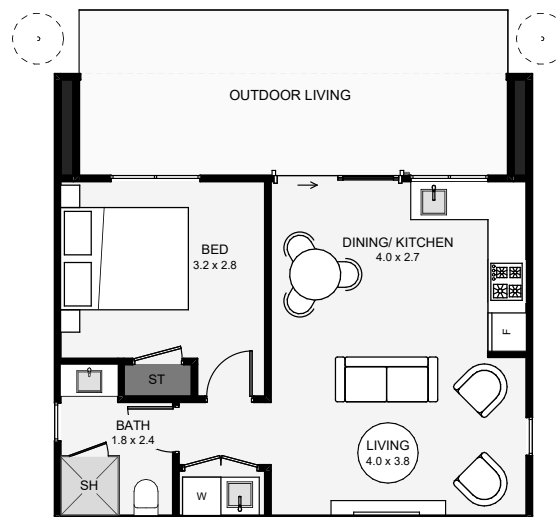

Enjoy timeless elegance with our gable roof granny flat, featuring a metal roof and wall cladding with contrasting extrusions for a stylish covered outdoor living space. Inside, you'll find one bedroom, a bathroom, and an open-plan living, kitchen, and dining area. This granny flat combines classic design with modern functionality, making it a perfect addition to any property.

Floor Area: 42m<sup>2</sup>

0

1

1

1

7.5m

7.0m

Contact us: