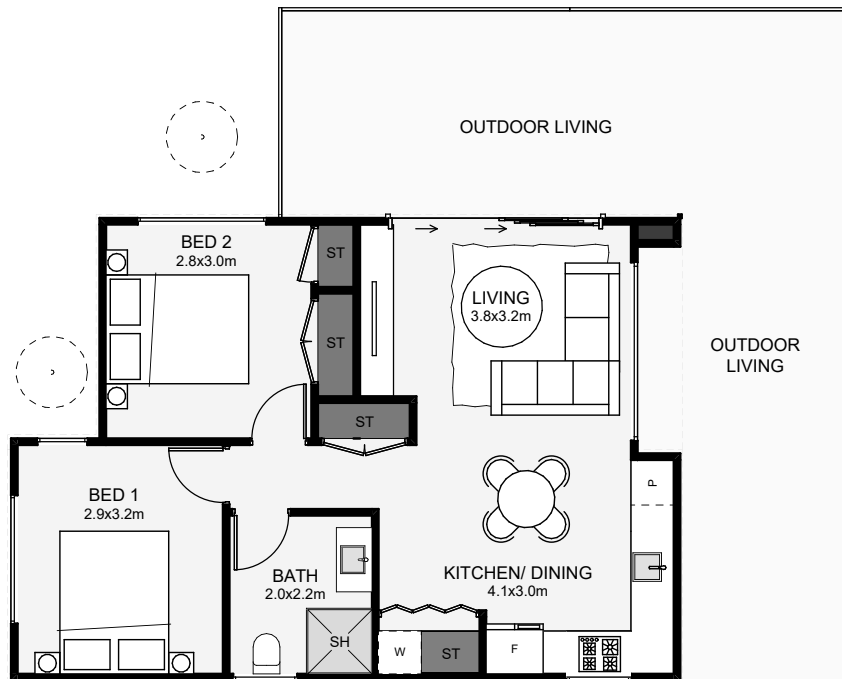

This tiny architectural home is the perfect home. With its gable roof and large gable window in the living room, natural sunlight pours in, filling the interior with a warm, inviting ambience. The open kitchen and dining area provide plenty of room for entertaining. There are two bedrooms, a bathroom, and lots of storage. The living room has a custom-pitched ceiling, and the exterior is finished with metal tray and cedar cladding. It includes a small laundry room for convenience. This tiny home is a perfect blend of style and comfort!

Floor Area: 55m²

0 cars, 2 beds, 1 bath, 1 sofa, 9.4m width, 6.4m depth

Contact us:
Call Tama: 027 201 8442
E: info@newleafbuilders.co.nz
www.newleafbuilders.co.nz