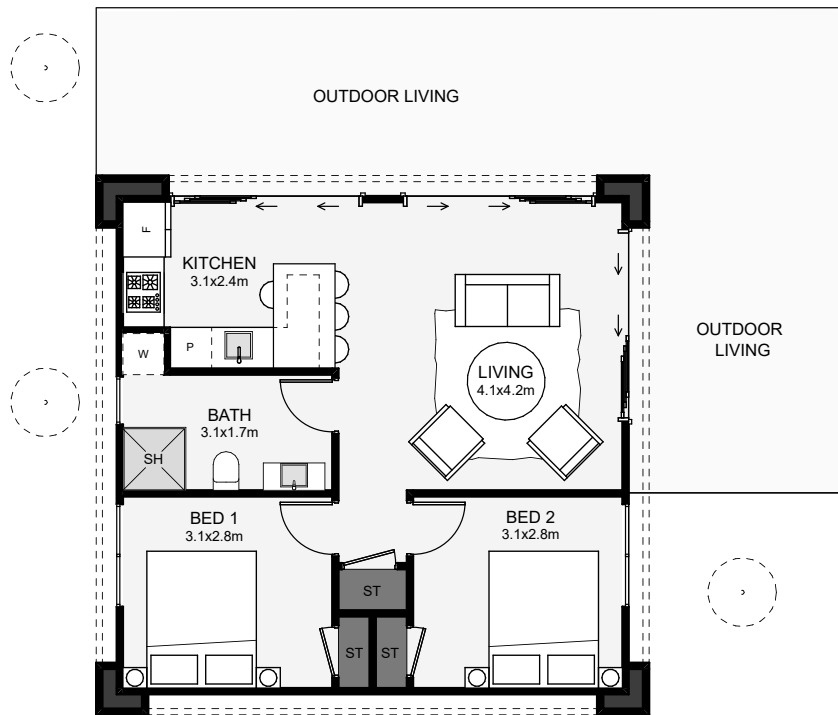

This modern, square-shaped home is both transportable and architecturally stylish. Inside, there are two bedrooms, a stepped living area, and a kitchen with breakfast bar. The house is also designed with both morning and evening outdoor living in mind to make the most of the natural light. If you like small, modern and two bedrooms is enough, this is your chance to build it!

Floor Area: 56m²

Contact us:

Call Tama: 027 201 8442

E: info@newleafbuilders.co.nz

www.newleafbuilders.co.nz